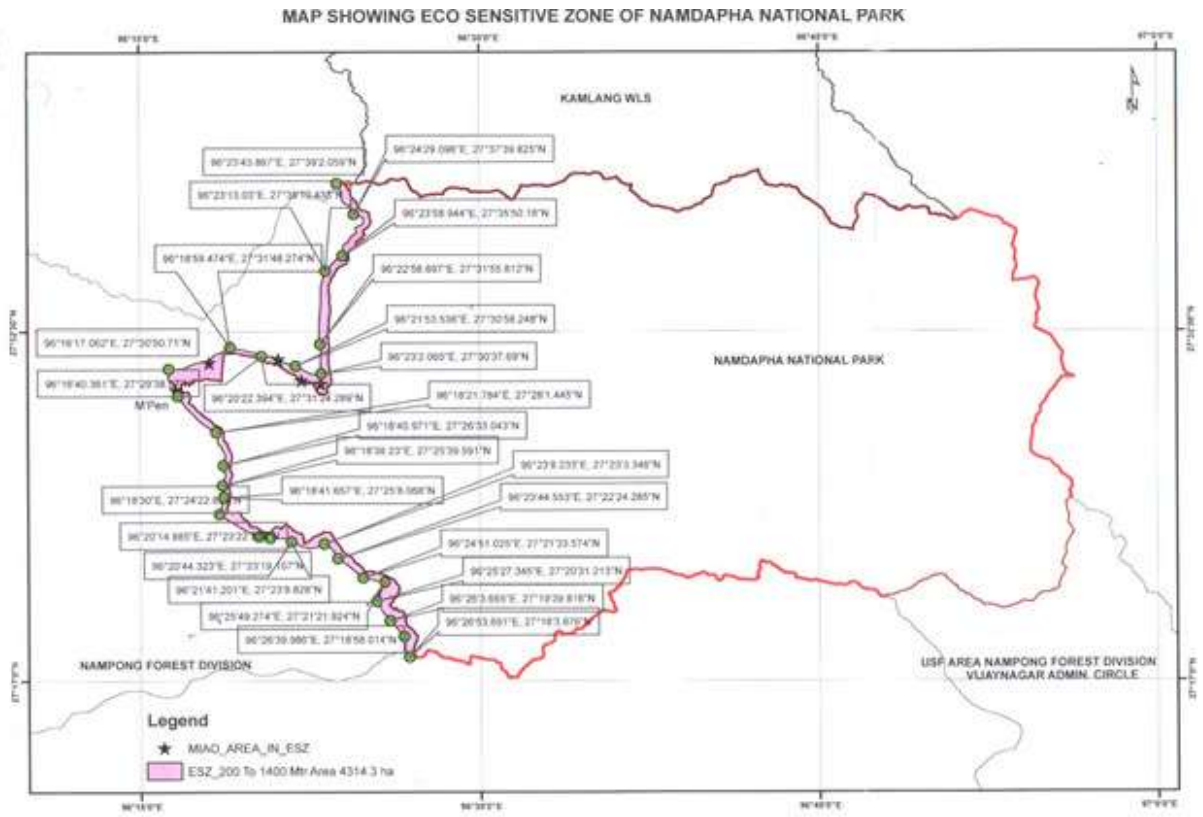

# Nampdapa

# Mehao

MAP SHOWING ECO SENSITIVE ZONE OF MEHAO WILDLIFE SANCTUARY